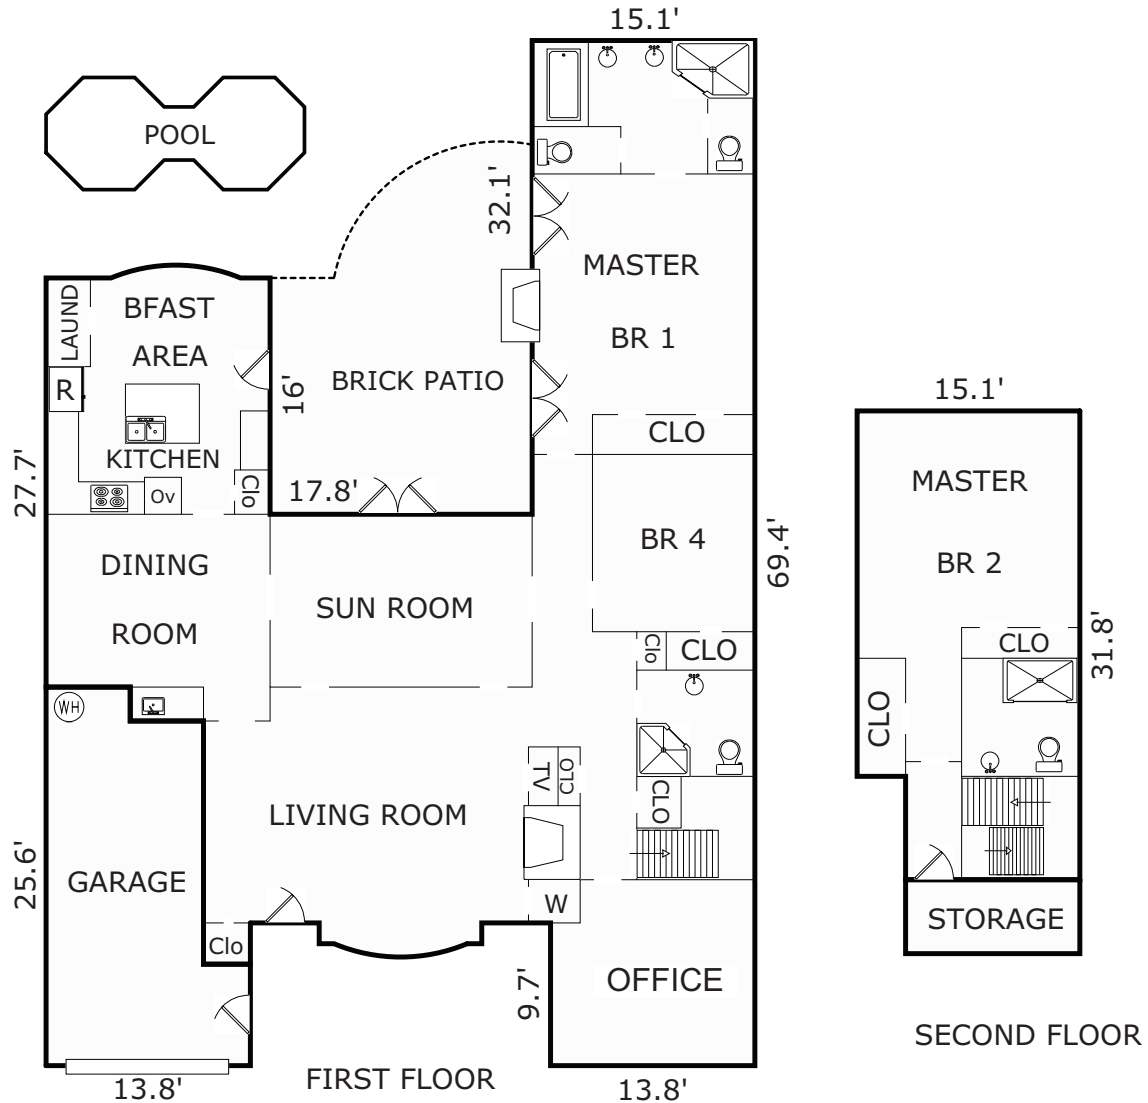

26245 CARMELO STREET, CARMEL, CA 93923

**ROOM DIMENSIONS**

Kitchen:	14'3" x 8'3"
Bfast Area:	11'4" x 9'
Dining Room:	14'3" x 10'9"
Living Room:	22'6" x 15'3"
Sun Room:	17'8" x 11'
Office:	13' x 12'2"
Master BR1:	15'7" x 14'4"
Master BR2:	14'8" x 14'4"
Bedroom 3:	11'4" x 10'4"

**AREA CALCULATIONS**

First Floor:	2,064sf
Second Floor:	400
<b>Net Livable Area:</b>	<b>2,464sf</b>

Brick Patio:	382
Garage:	284