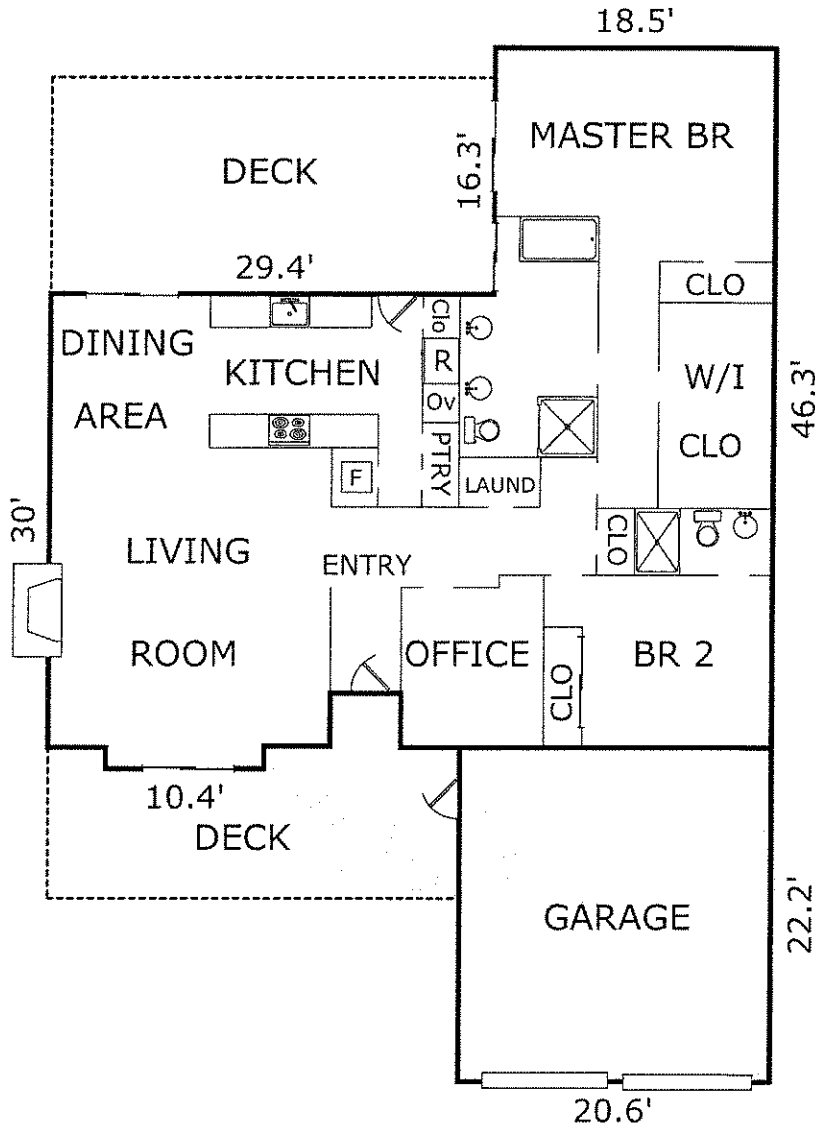

2655 WALKER AVE, CARMEL, CA 93923

ROOM DIMENSIONS

Entry:	12' x 4'9"
Kitchen:	14'2" x 9'8"
Dining Area:	10'3" x 9'8"
Living Room:	19'2" x 16'4"
Office:	10' x 8'9"
Master BR:	17'8" x 13'9"
BR 2:	11'8" x 11'

AREA CALCULATIONS

First Floor:	1,737sf
Garage:	456
Deck:	422
Deck:	276
Net Livable Area:	1,737sf