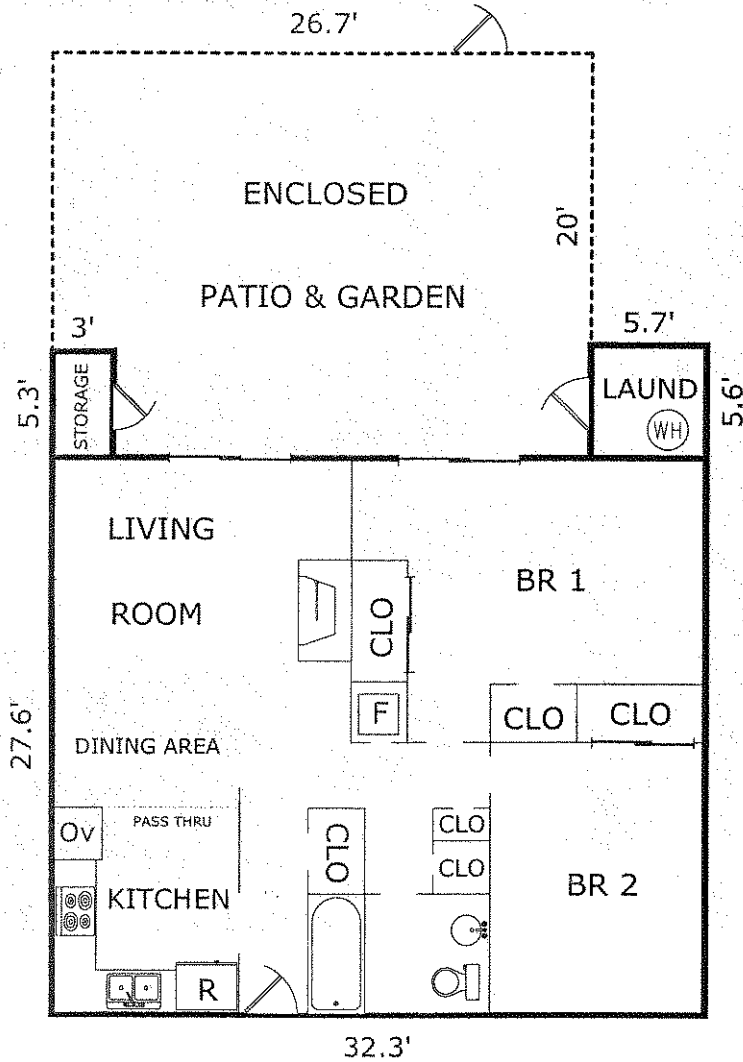

82 HACIENDA, CARMEL, CA 93923

ROOM DIMENSIONS

Kitchen:	9'3" x 8'5"
Dining Area/	
Living Room:	16' x 14'5"
Bedroom #1:	16'5" x 10'7"
Bedroom #2:	13' x 10'

Area Calculations

<u>Main Living Area:</u>	<u>892sf</u>
<u>Net Livable Area:</u>	<u>892sf</u>
Laundry:	31
Storage:	16
Enclosed Patio:	533sf