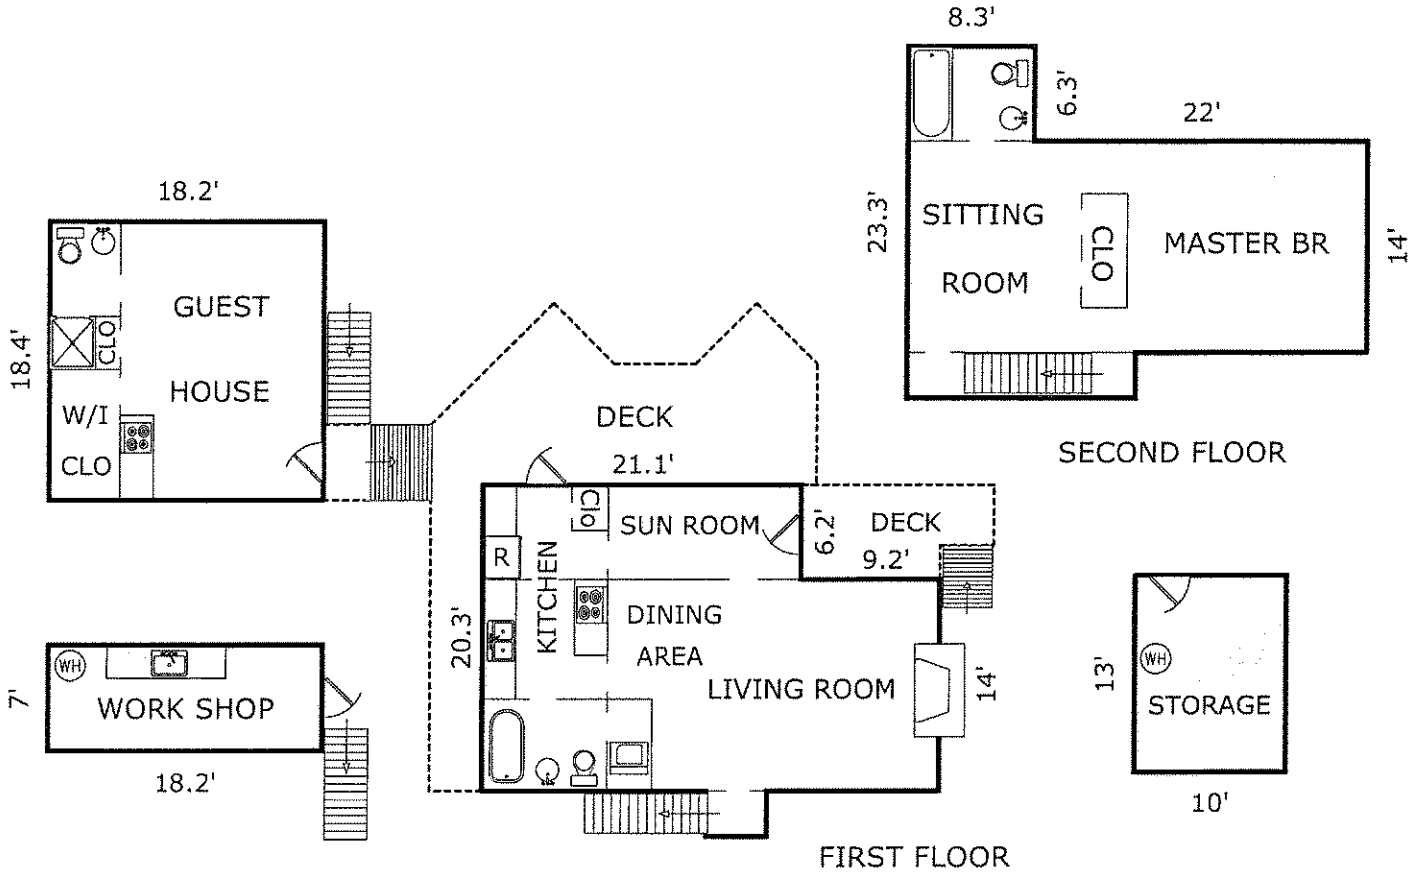

MISSION 6NE of 10th, CARMEL, CA 93921

ROOM DIMENSIONS

Kitchen:	13'9" x 7'9"
Dining Area:	8' x 8'
Living Room:	19' x 14'
Sun Room:	12'8" x 5'9"
Sitting Room:	14' x 11'
Master BR:	16'6" x 14'
Guest House:	17'9" x 13'9"

AREA CALCULATIONS

First Floor:	567sf
Second Floor:	520
Guest House:	334
Net Livable Area:	1,422sf
Work Shop:	127
Deck:	297
Deck:	71
Storage:	130